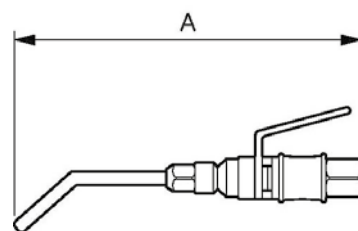

## STYL'AIR BLOW GUNS

Metal safety blow gun

<b>Buse</b> Metallic	<b>Max. operating pressure</b> 10	<b>Material</b> Nicel-plated steel
-------------------------	--------------------------------------	---------------------------------------

Part number	Flow rate at l/min	Sound level (DBA)	Length (m)	Female thread	Dim. A (mm)
STL 101	80	80	0.09	G1/4	152